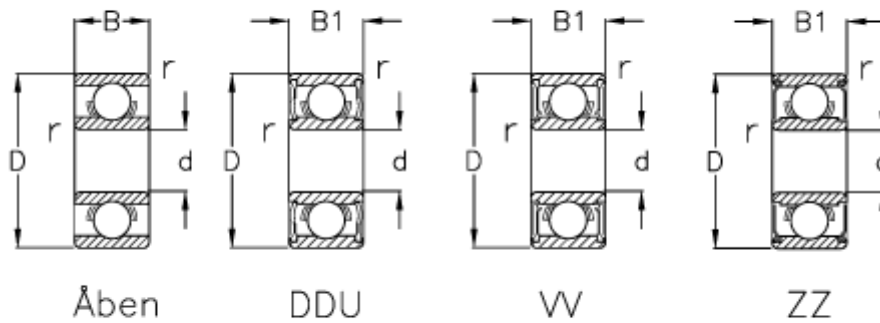

# Data Sheet

Article number: 5704030040021

Description: NSK Bearing 623 MC3  
d=3 D=10 B=4 pack of 20 pcs

## Measures

B	= 4	Max rpm ZZ-WW = 50000
B1	= 4	r min = 0.15
d	= 3	Type = 623
D	= 10	
Load Cor (N)	= 218	
Load Cr (N)	= 630	
Max rpm DD	= -	
Max rpm open	= 60000	